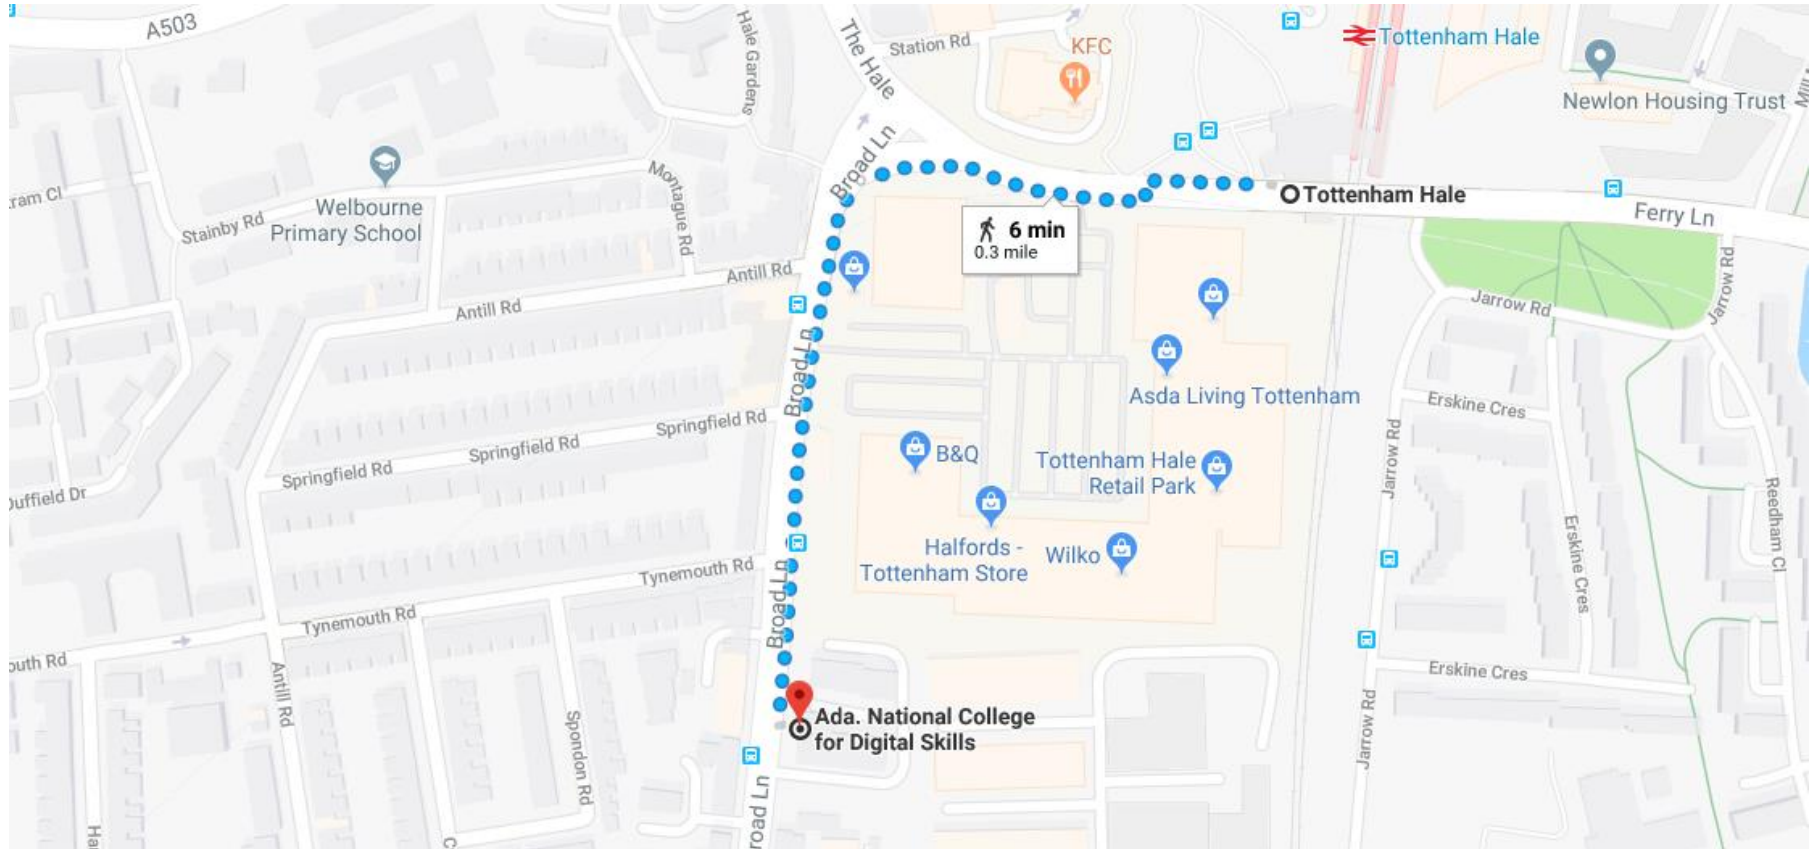

# PROGRAMME VENUE - ADA COLLEGE

The programme venue is **Ada College, Broad Lane, London N15 4AG.**

# OPTION A – TRAVEL TO PROGRAMME VENUE

**Ada College, Broad  
Lane, London N15  
4AG –**

**Easily accessible by  
tube on the **Victoria  
Line.****

## Ada College, Broad Lane, London N15 4AG –

Once at **Tottenham Hale** station the venue is 4-6 minutes walk from the station.

## OPTION B – TRAVEL IN THE STUDENT COACH

The One Degree coach will meet outside the entrance of **Woodside High School, White Hart Ln, London N22 5QJ.**

The coach departs at **08:30** on programme days scheduled to travel to the programme venue.