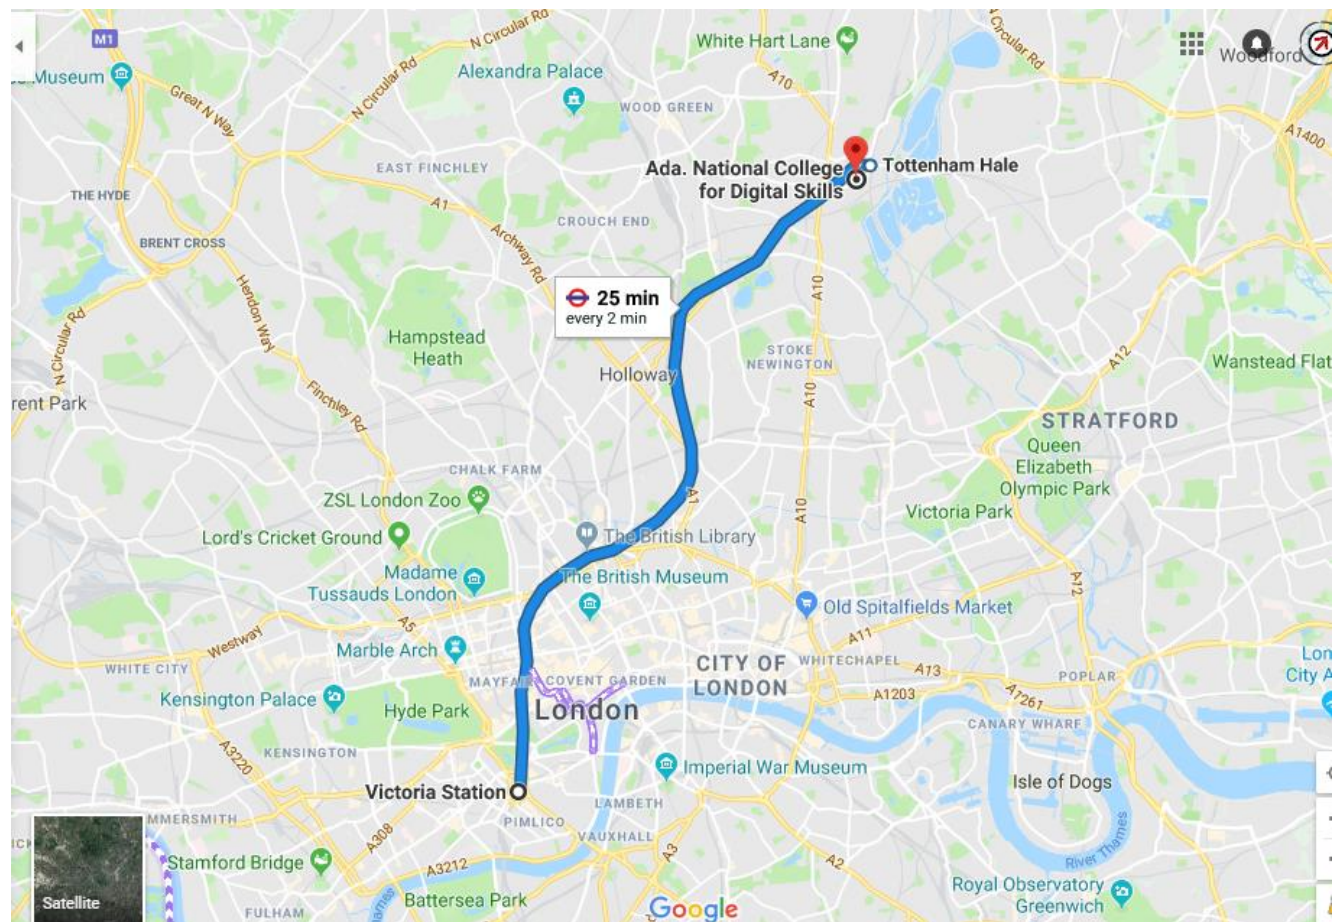

OPTION B – TRAVEL IN THE STUDENT COACH

The One Degree coach will meet outside the entrance of **Woodside High School, White Hart Ln, London N22 5QJ.**

The coach departs at **08:30** on programme days scheduled to travel to the programme venue.

The coach returns for between **13:30** and **15:00**.