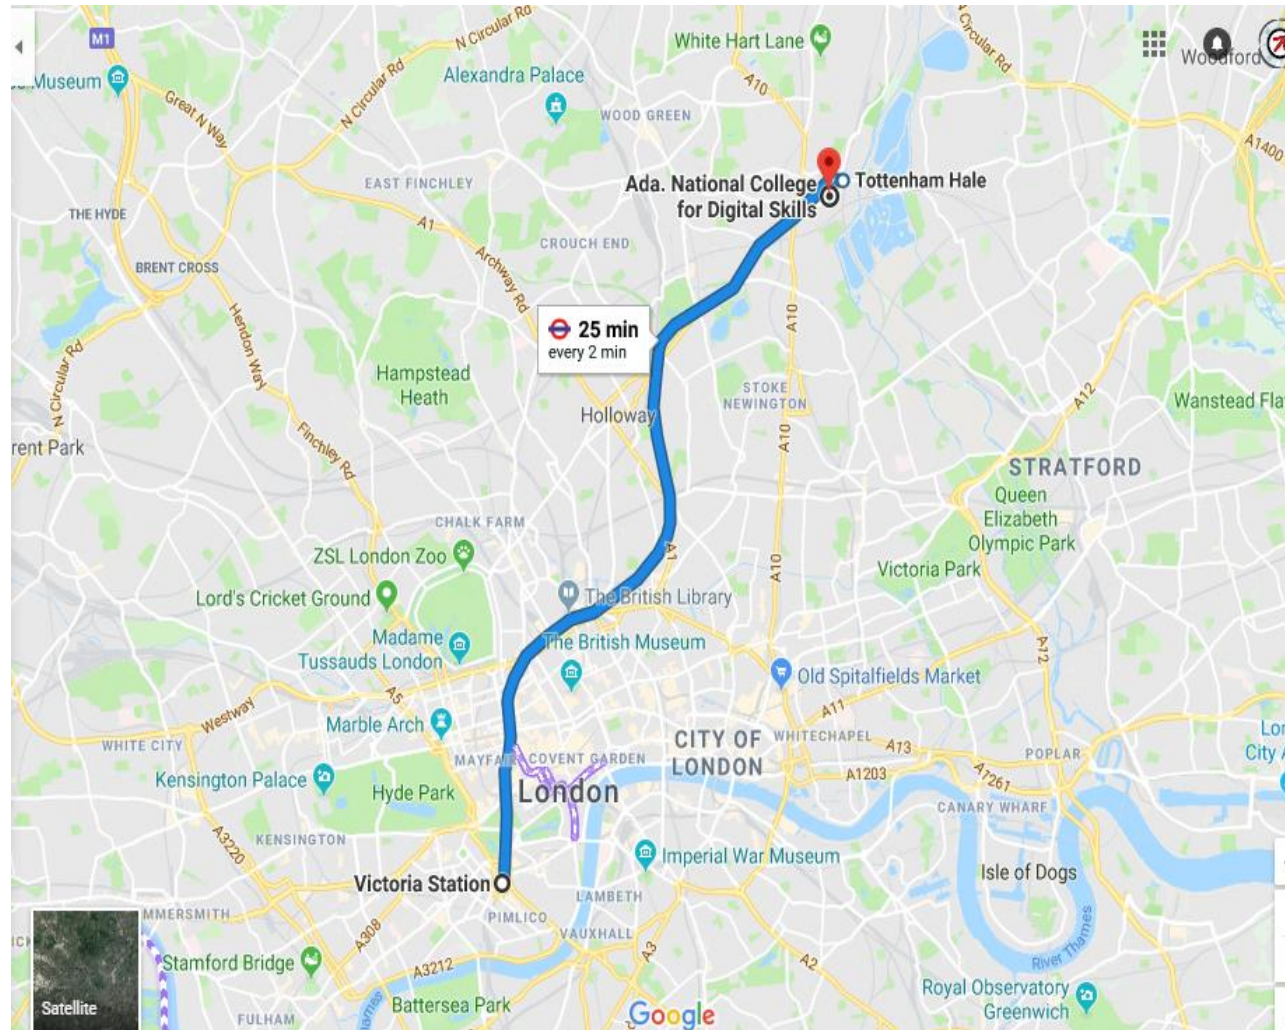

# PROGRAMME VENUE - ADA COLLEGE

The programme venue is **Ada College, Broad Lane, London N15 4AG.**

# OPTION A – TRAVEL TO PROGRAMME VENUE

**Ada College, Broad  
Lane, London N15  
4AG –**

**Easily accessible by  
tube on the **Victoria  
Line.****

## Ada College, Broad Lane, London N15 4AG –

Once at **Tottenham Hale** station the venue is 4-6 minutes walk from the station.

## OPTION B – TRAVEL IN THE STUDENT COACH

The One Degree coach will meet outside the entrance of **Woodside High School, White Hart Ln, London N22 5QJ.**

The coach departs at **08:30** on programme days scheduled to travel to the programme venue.