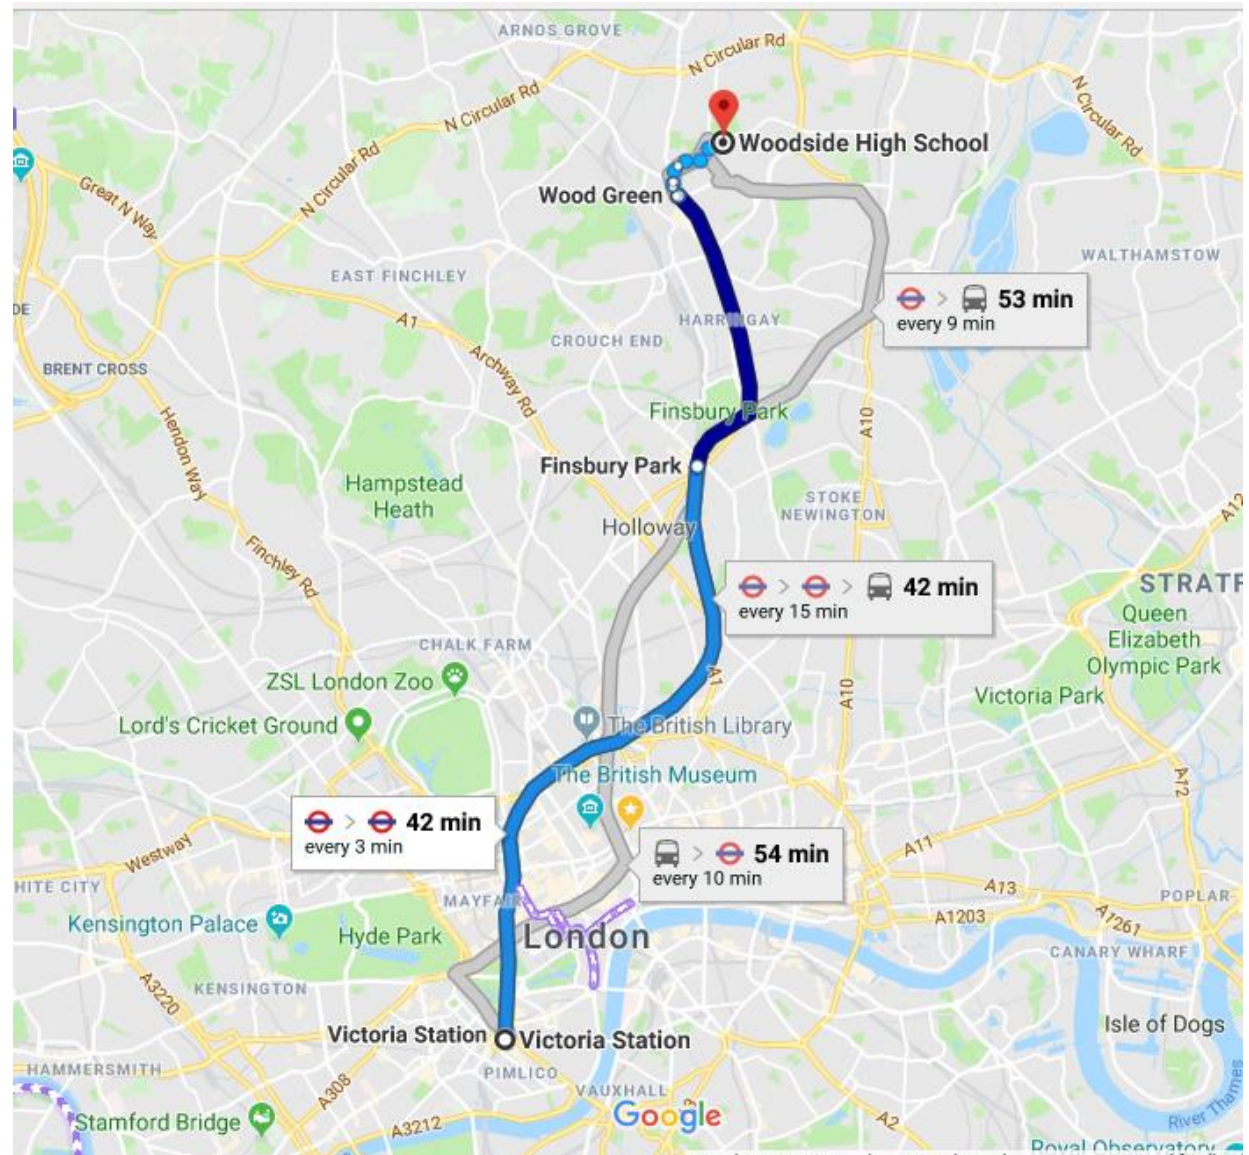

WOODSIDE HIGH SCHOOL – BACK-UP VENUE

The back-up programme venue is **Woodside High School, White Hart Ln, London N22 5QJ.**

Woodside High School is accessible by the **Piccadilly Line.**