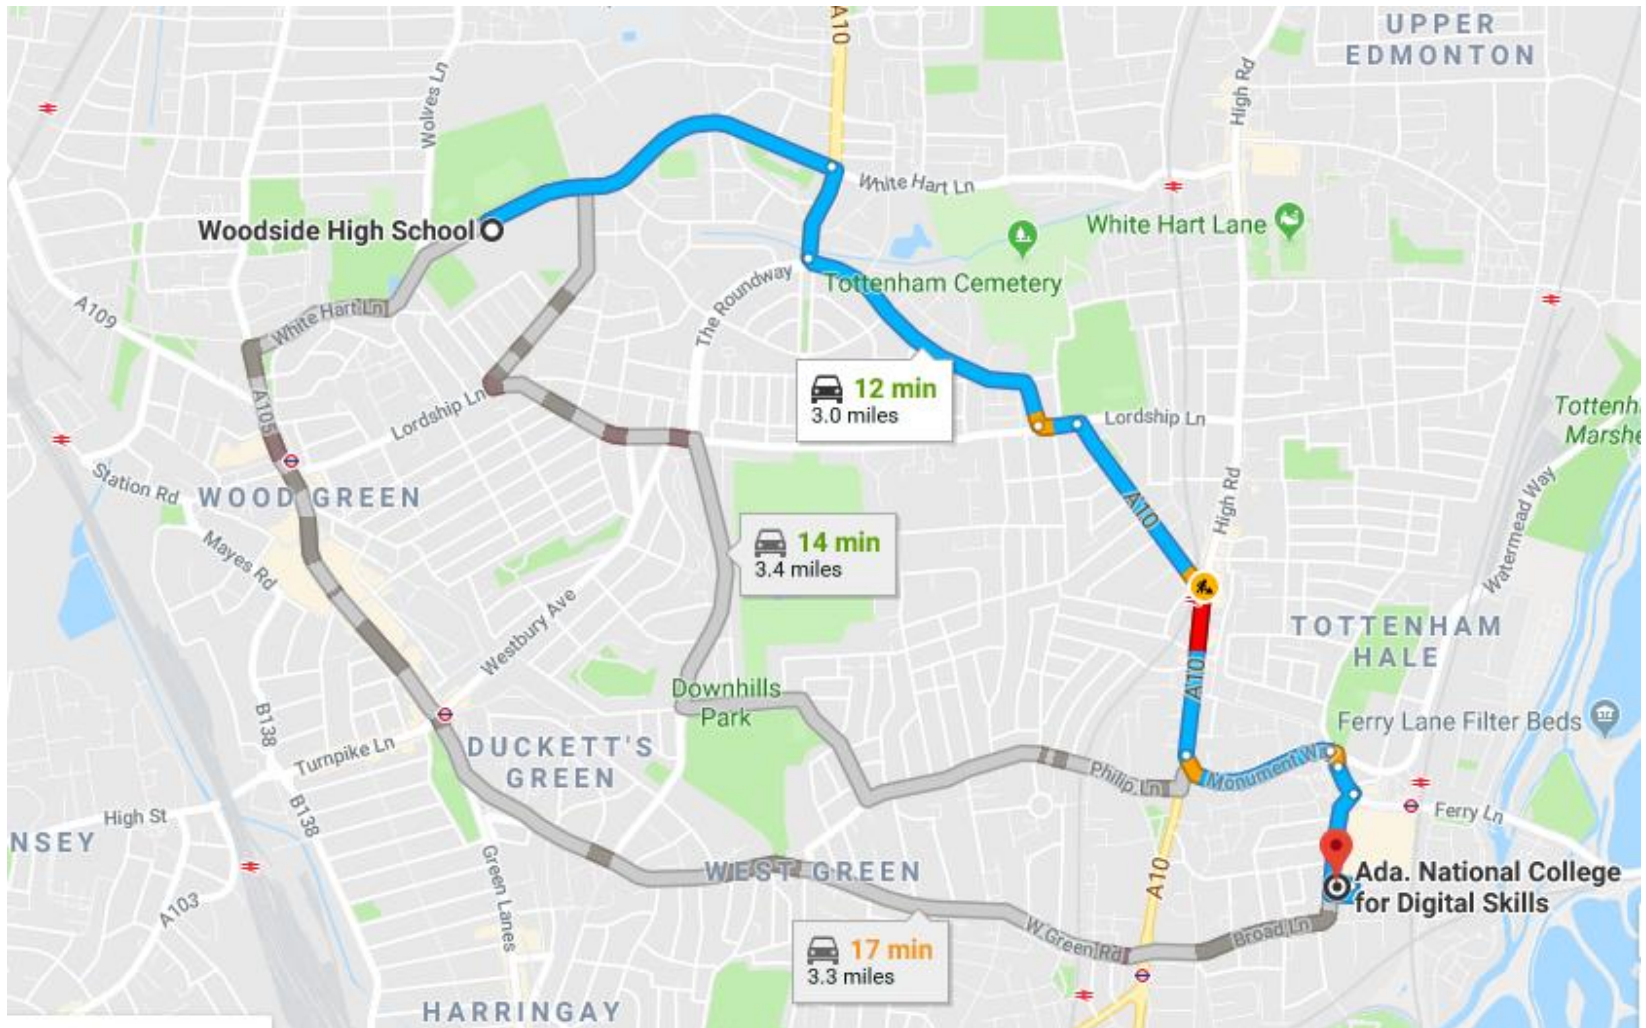

COACH PICK-UP POINT TO PROGRAMME VENUE

The programme venue is **Ada College, Broad Lane, London N15 4AG**